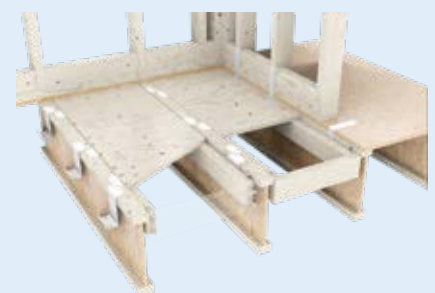

Sub-Floor Lowering Kit