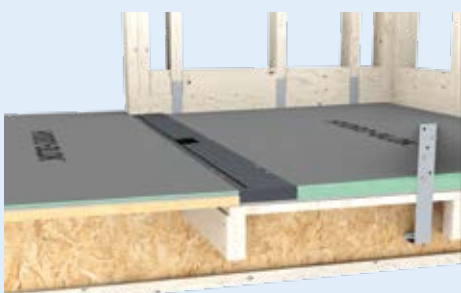

Single Slope Shower Pans