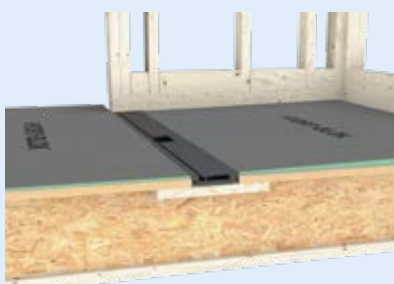

THIN Single Slope Shower Pans