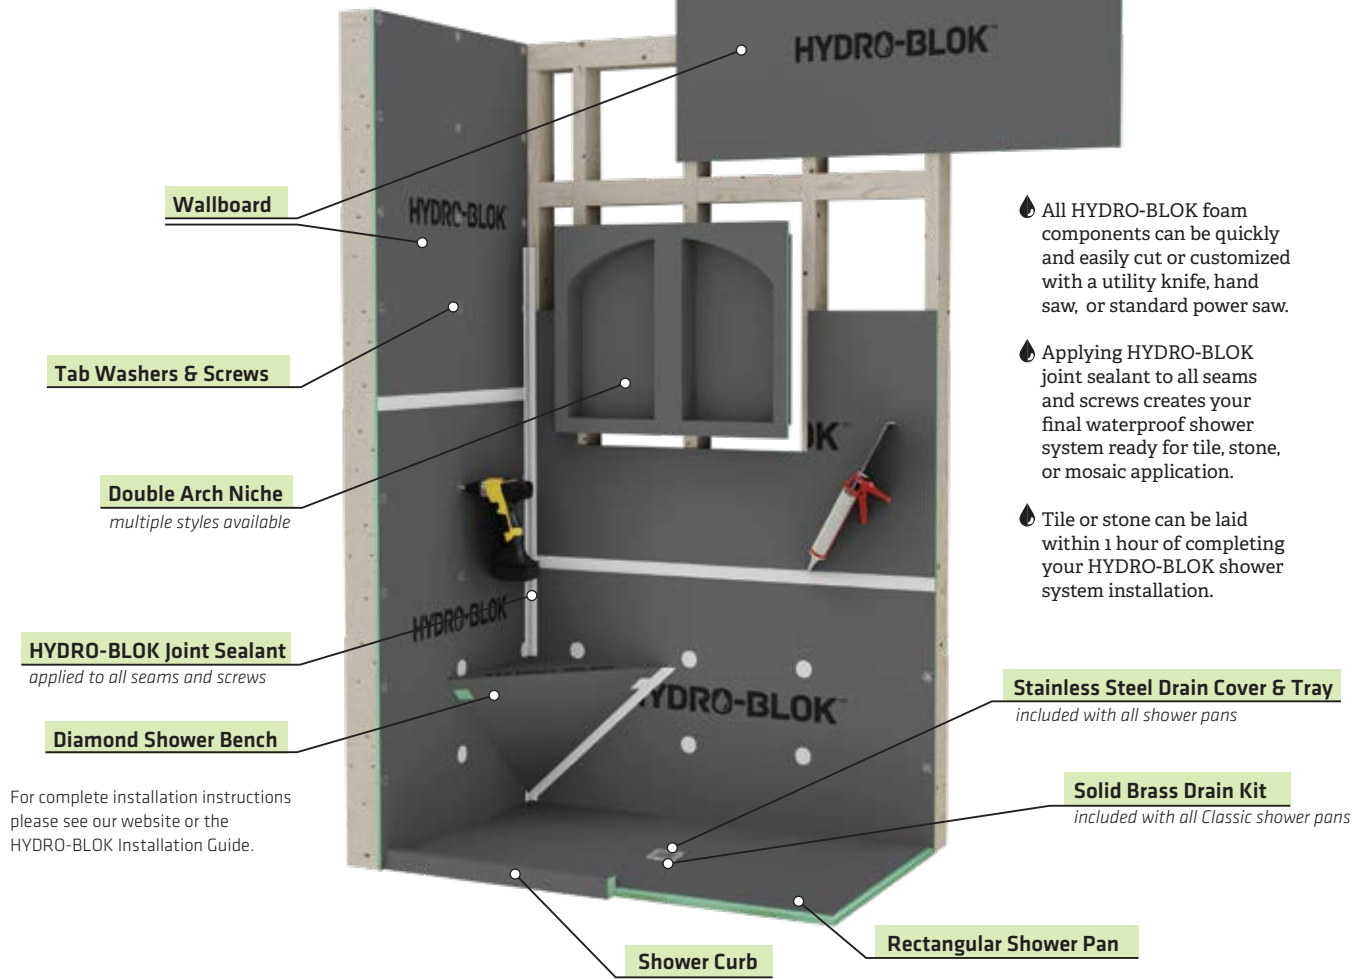

NEW! **LOW-PROFILE** PANS FOR CURB-LESS SHOWERS

ALL shower pan installation components included

Construction plug and grout over frame is adjustable for tile thickness & laterally for tile layout.

Grout over frame gives a clean finish for your shower.

Grate location can be adjusted ½ inch in any direction from center.

The HYDRO-BLOK® Shower System

HYDRO-BLOK® Standard System Components

	System Component	Available Sizes*				
 <p>All Shower Pan Boxes include Printed Pan Template</p>	Square Shower Pans (Classic or Low-Profile)	3' x 3' 5' x 5'	4' x 4' 6' x 6'	All HYDRO-BLOK Classic Shower Pans include a solid brass drain kit, stainless steel drain cover and tray. Low-Profile Pans include complete drain kit with stainless steel drain cover. All pans include mesh tape, putty knives, construction plugs, water test ball and complete installation instructions.		
	Rectangular Shower Pans (Classic or Low-Profile)	3' x 4' 4' x 7'	3' x 5' 5' x 7'	4' x 5' 3' x 6' (center or offset drain)	4' x 6' 5' x 6'	
	Shower Pan Extensions	6' x 1'	1' x 6'	2' x 4'	3' x 3' (corner)	
	Single Slope Shower Pans	3' x 5' 6' x 4'	5' x 3' 4' x 6'	Single Slope Shower Pans are sloped toward the first dimension listed (the dimension which the linear drain is installed against)		
	Thin Single Slope Shower Pans	3' x 5' 6' x 4'	5' x 3' 4' x 6'	Thin Single Slope Shower Pan models allow for installation where only the drain area of the subfloor needs to be lowered.		
	Single Slope Pan Extensions	6' x 1'	6' x 1' (thin)	1.5' x 6' (side)		
	1/4 inch Wallboard	3' x 5'		1 inch Building Board	3' x 5'	
	1/2 inch Wallboard	3' x 5'	48" x 64"	1 1/2 inch Building Board	25" x 48"	
	5/8 inch Wallboard	3' x 5'		2 inch Building Board	48" x 60" 44" x 96"	