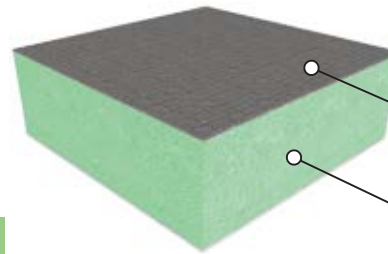

HYDRO-BLOK[®]

The BETTER Shower System

NEW!
LOW-PROFILE
PANS FOR CURB-LESS SHOWERS

COST-EFFECTIVE,
EASILY INSTALLED and
ready for **STONE** or **TILE**
in only a **FEW HOURS**

www.hydroblok.com

HYDRO-BLOK®

The BETTER Shower System

HYDRO-BLOK® is a convenient and hassle-free way to build and fully customize a modern, elegant and 100% waterproof shower system. Whether you are a Do-It-Yourselfer or contractor, the quality and affordability that comes with our products will leave a lasting impression. With its closed-cell XPS foam core and its polymer-modified cement coating, the HYDRO-BLOK system is a fully waterproof line of shower pans, wallboards and accessories that are lightweight, strong and ready for your tile or stone creations – all backed by our Lifetime Limited Warranty.

The HYDRO-BLOK® Advantage

Modified cement coating for maximum adhesion of any tile, stone, or mosaics

HBCD & HCFC-free XPS closed-cell foam interior. 100% waterproof

HYDRO-BLOK® helps you build a
100% Waterproof Shower System
 easier & faster than traditional showers